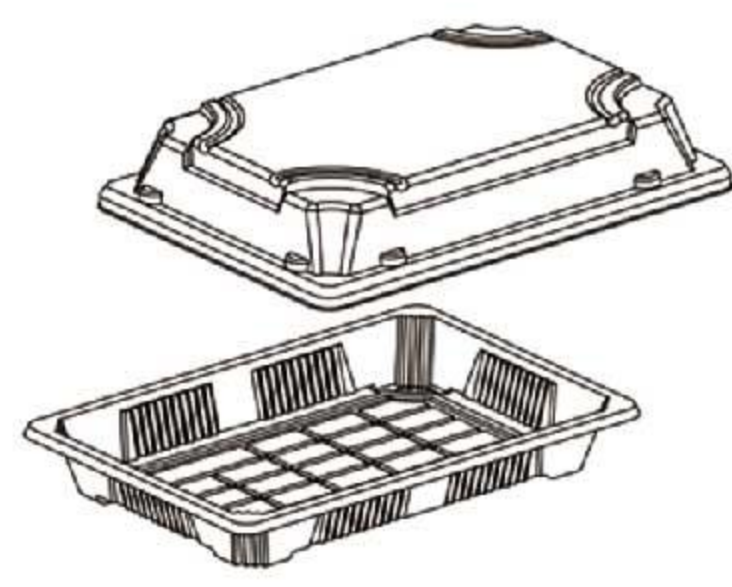

MANLUEN PACK

FOOD PACKAGE GUIDE

PROVIDE
HQ PACKAGING
OEM & ODM
SOLUTION

SUSHI CONTAINER

Sushi Tray WL-0.1

L: OPS B: PS
111*101*45mm
800 sets / box
0.067 cbm

Sushi Tray WL-00

L: OPS B: PS
142*82*45mm
600 sets / box
0.05 cbm

Sushi Tray WL-0.6

L: OPS/PET B: PS/PP
167*92*45mm
600 sets / box
0.067 cbm

Sushi Tray WL-01/001

L: OPS/PET B: PS/PP
226*96*45mm
600 sets / box
0.088 cbm

Sushi Tray WL-03/008

L: OPS/PET B: PS/PP
168*118*45mm
600 sets / box
0.08 cbm