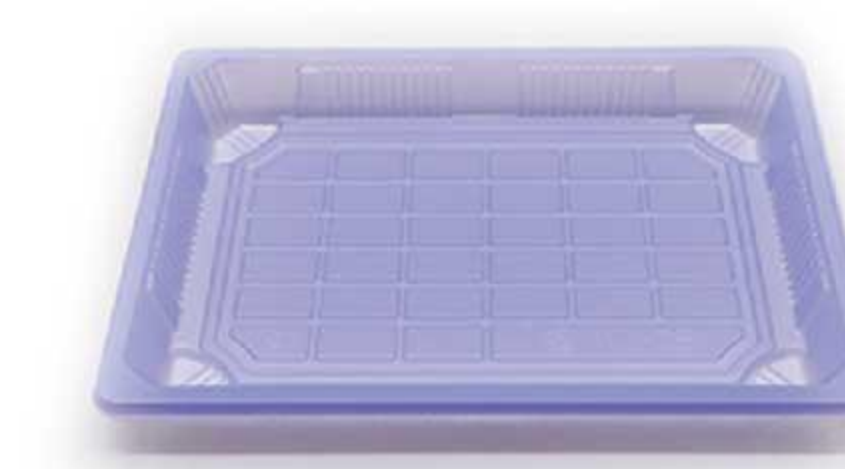

**WL-09
Sushi Bagasse Tray**

L: PET & B: Bagasse
241*148*45mm
300 sets / box
0.073 cbm

**WL-11
Sushi Bagasse Tray**

L: PET & B: Bagasse
260*188*45mm
200 sets / box
0.08 cbm

Multiple Colour Printing Varieties

Red Gole

Bamboo

Red

Light Blue

BENTO LUNCH BOX

Bento Box WL-8505

L: OPS/PET B: PS/PP
136*111*50mm
600 sets / box
0.082 cbm

Bento Box WL-8507

L: OPS/PET B: PS/PP
168*126*50mm
400 sets / box
0.069 cbm

Bento Box WL-8510

L: OPS/PET B: PS/PP
183*130*50mm
400 sets / box
0.074 cbm

Bento Box WL-8515

L: OPS/PET B: PS/PP
205*132*50mm
400 sets / box
0.08 cbm