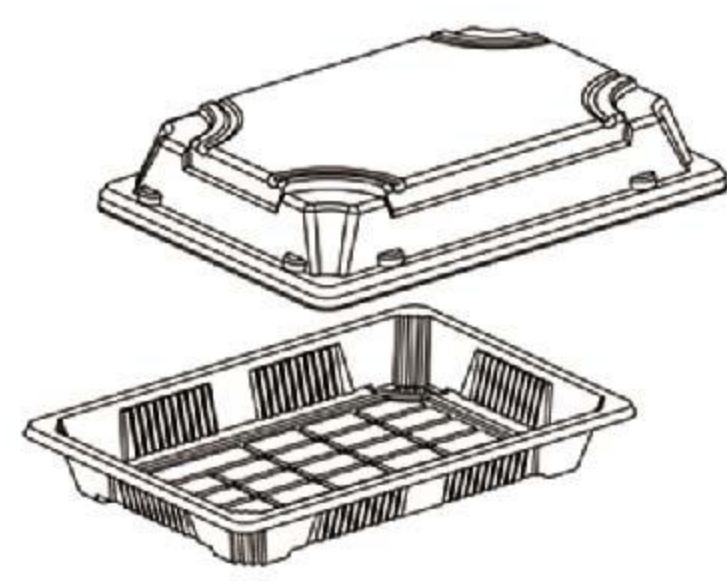

Scan Code to Visit
Our Factory

Scan Code to
Contact Us

SUSHI CONTAINER

Sushi Tray WL-0.1

L: OPS B: PS
111*101*45mm
800 sets / box
0.067 cbm

Sushi Tray WL-00

L: OPS B: PS
142*82*45mm
600 sets / box
0.05 cbm

Sushi Tray WL-0.6